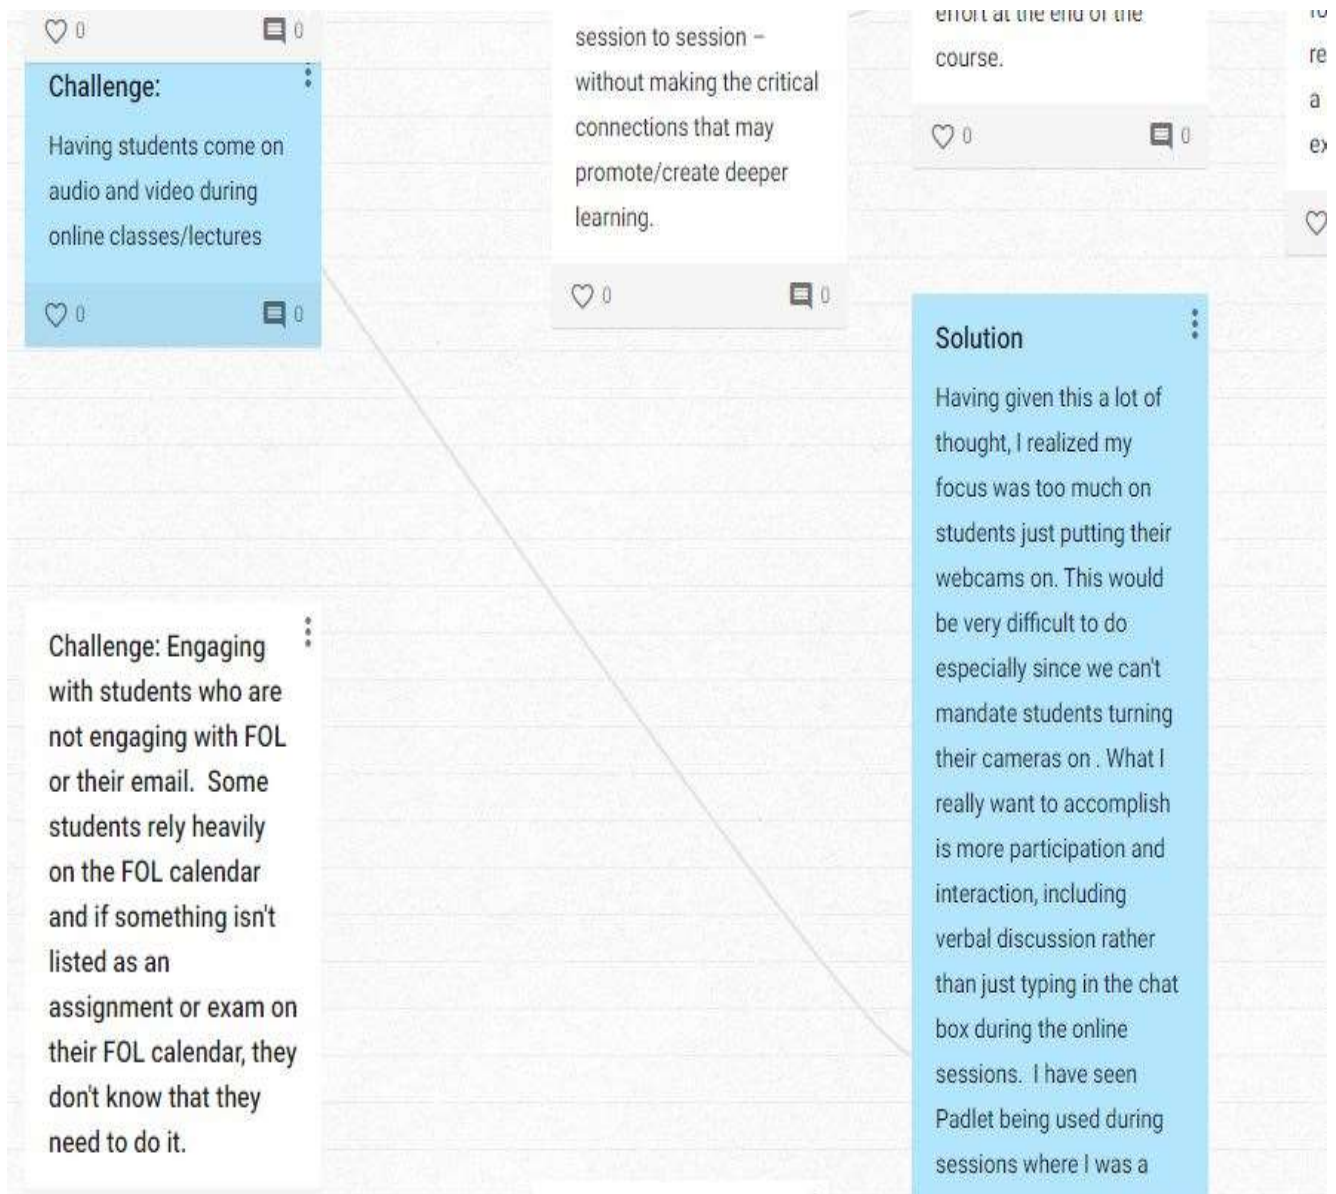

My posts are in blue.

This screen shot on page 1 shows:

- My Challenge “Having students ...”
- The top half of my Solution “Having given”.

The second half of my Solution is on the screen shot on page 2.

This screen shot is the second half of my [Solution](#).